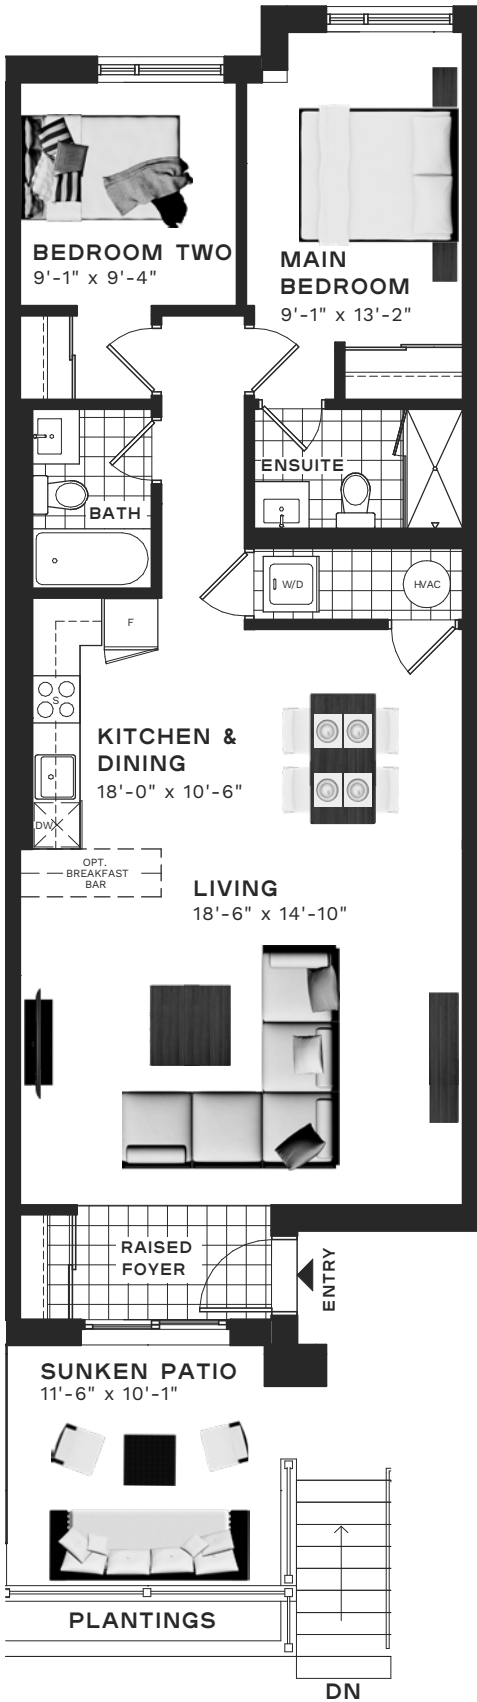

Graphite

SINGLE STOREY
1,045 SQ. FT.

2 BEDROOM
LOWER FLOOR MODEL TYPE

SITE PLAN: ■ = UNIT LOCATION

BUILDING CROSS SECTION:

‡ End unit configurations of the Graphite suite total 1,069 sqft.