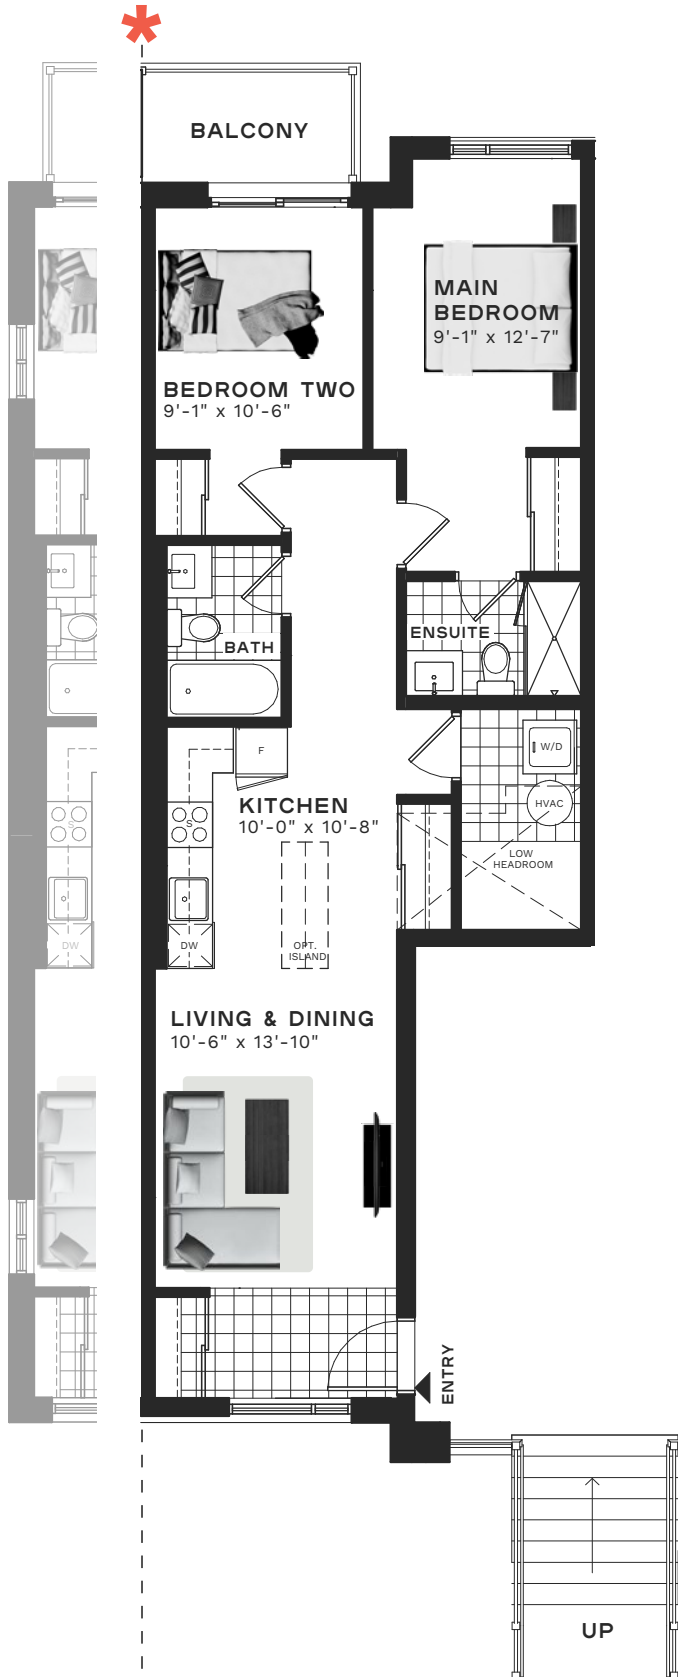

Slate

SINGLE STOREY
920 SQ. FT.

2 BEDROOM
MAIN LEVEL MODEL TYPE

SITE PLAN:

■ = UNIT LOCATION

BUILDING CROSS SECTION:

* Side elevation windows available on West end Block L and East end Block J units only.

‡ End unit configurations of the Slate suite total 940 sqft.