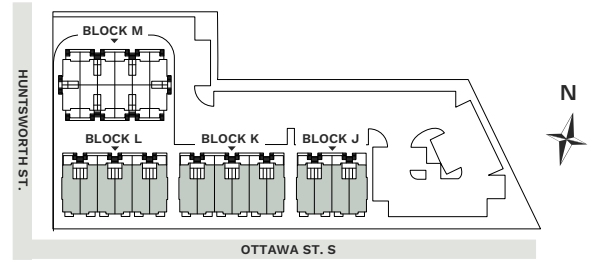

Slate

SINGLE STOREY
920 SQ. FT.

2 BEDROOM
MAIN LEVEL MODEL TYPE

SITE PLAN:

■ = UNIT LOCATION

BUILDING CROSS SECTION:

* Side elevation windows available on West end Block L and East end Block J units only.

‡ End unit configurations of the Slate suite total 940 sqft.