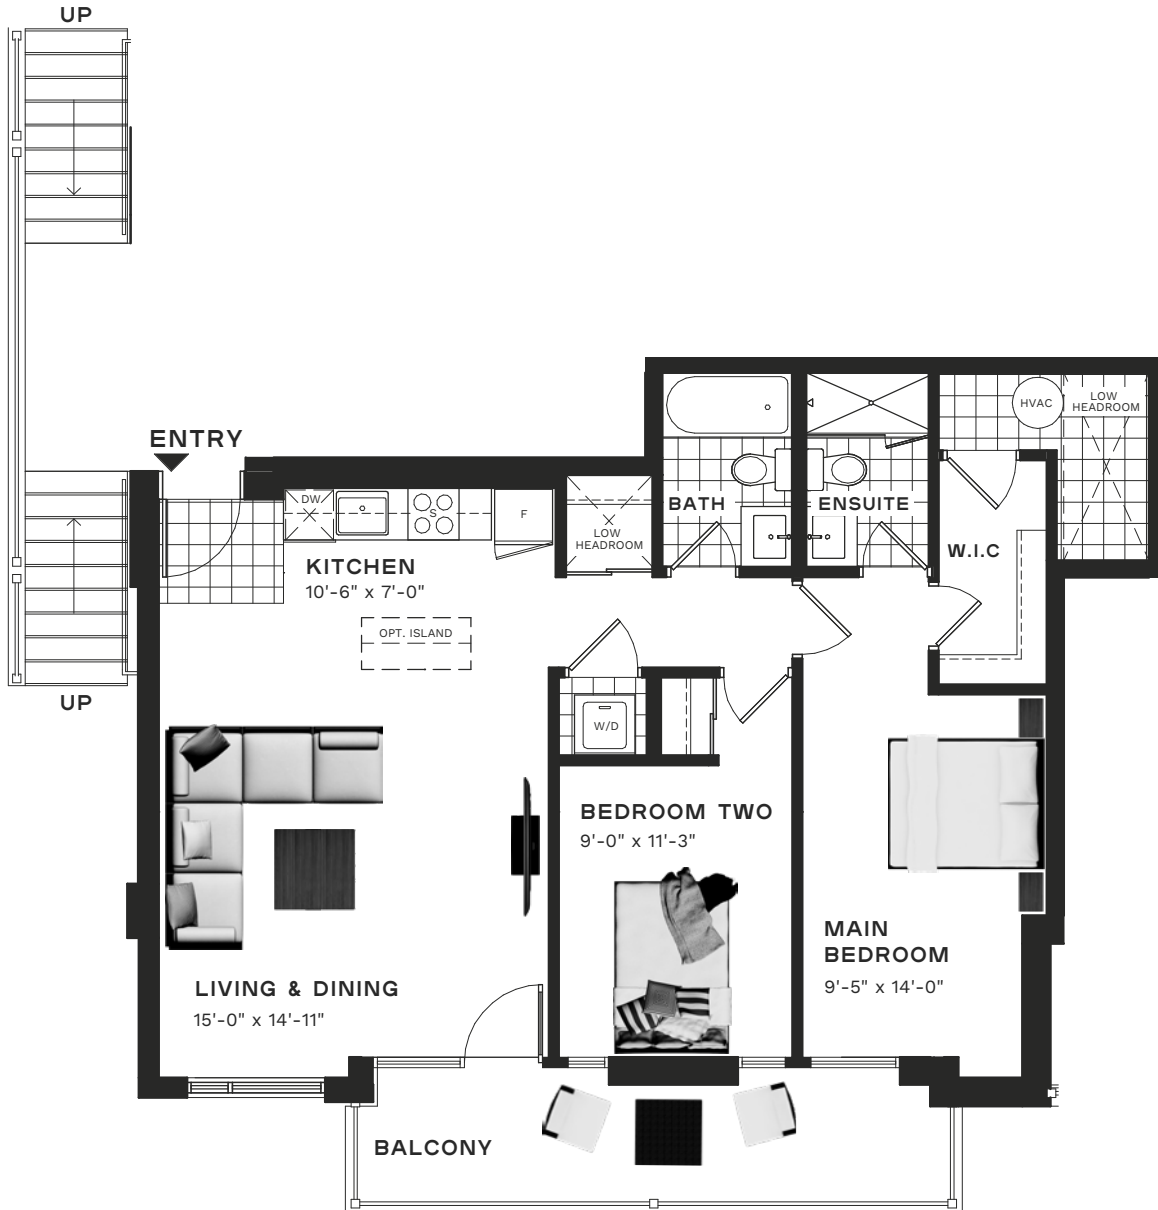

Quartz

SINGLE STOREY
961 SQ. FT.

2 BEDROOM
MAIN LEVEL MODEL TYPE

SITE PLAN:

■ = UNIT LOCATION

BUILDING CROSS SECTION: