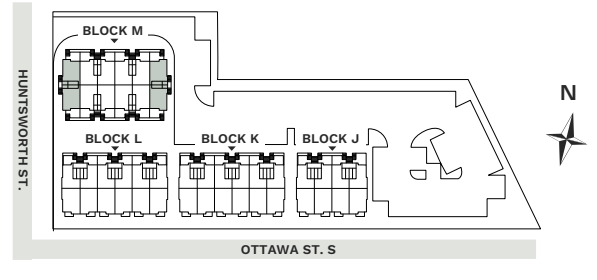

Terrazzo

TWO STOREY
1,111 SQ. FT.

3 BEDROOM
2nd AND 3rd FLOOR MODEL TYPE

THIRD LEVEL

SITE PLAN: ■ = UNIT LOCATION

BUILDING CROSS SECTION:

SECOND LEVEL

MAIN LEVEL