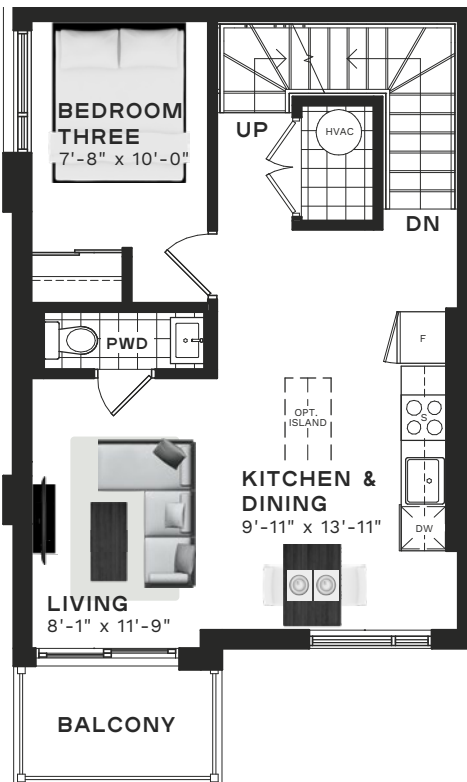

Terrazzo

TWO STOREY
1,111 SQ. FT.

3 BEDROOM
2nd AND 3rd FLOOR MODEL TYPE

THIRD LEVEL

SITE PLAN: ■ = UNIT LOCATION

BUILDING CROSS SECTION:

SECOND LEVEL

MAIN LEVEL