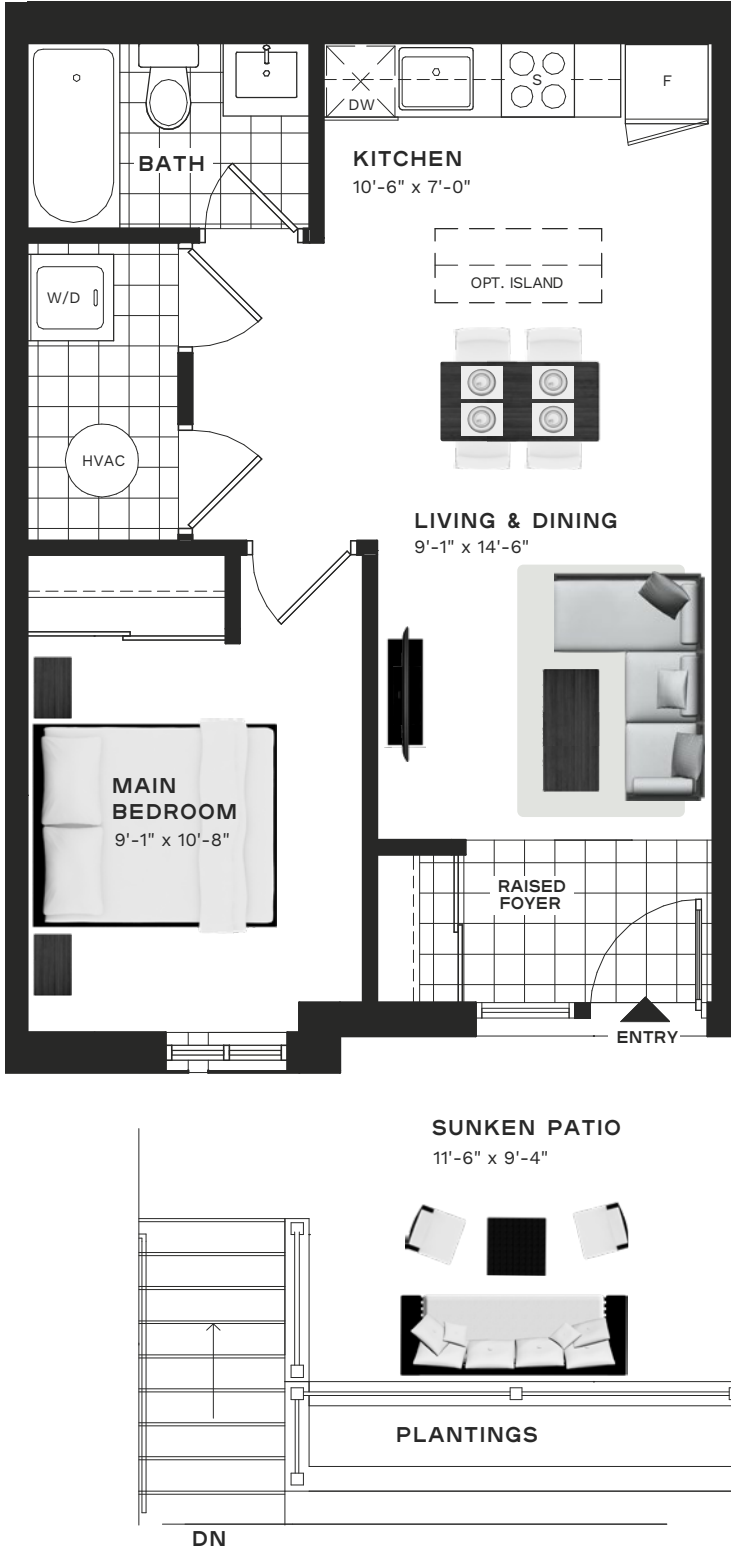

Travertine

SINGLE STOREY
560 SQ. FT.

1 BEDROOM
LOWER FLOOR MODEL TYPE

SITE PLAN:

■ = UNIT LOCATION

BUILDING CROSS SECTION:

‡ End unit configurations of the Travertine suite total 573 sqft.