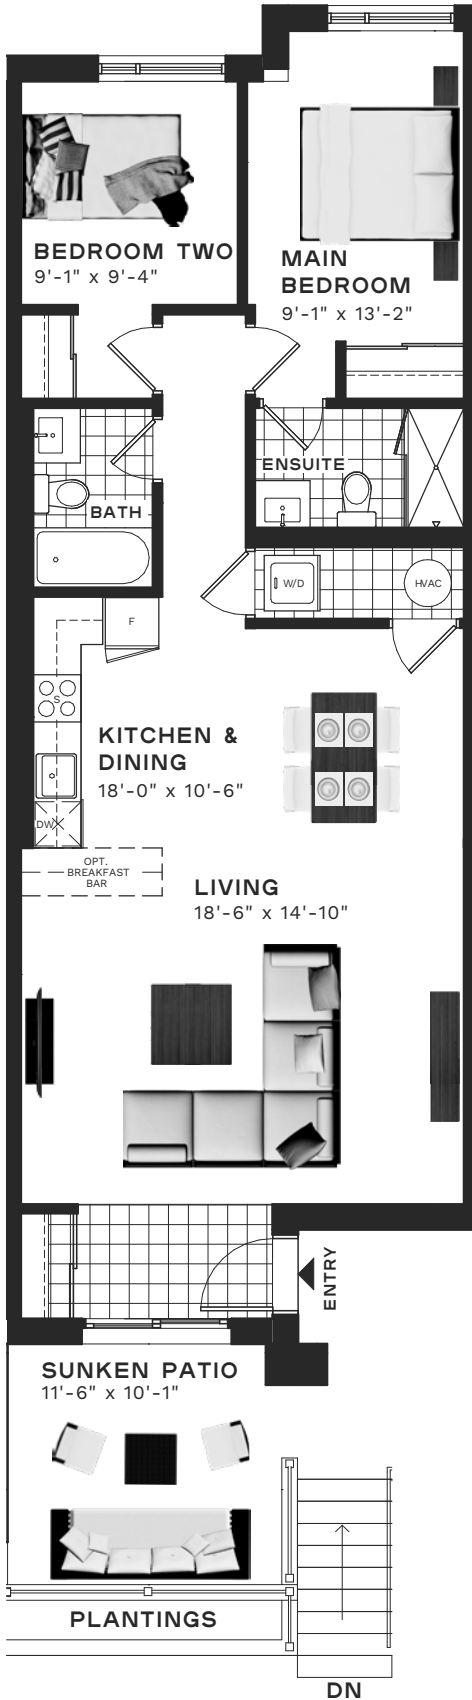

# Graphite

**SINGLE STOREY**  
1,040 SQ. FT.

**2 BEDROOM**  
LOWER FLOOR MODEL TYPE

**SITE PLAN:** ■ = UNIT LOCATION

**BUILDING CROSS SECTION:**

‡ End unit configurations of the Graphite suite total 1072 sqft.